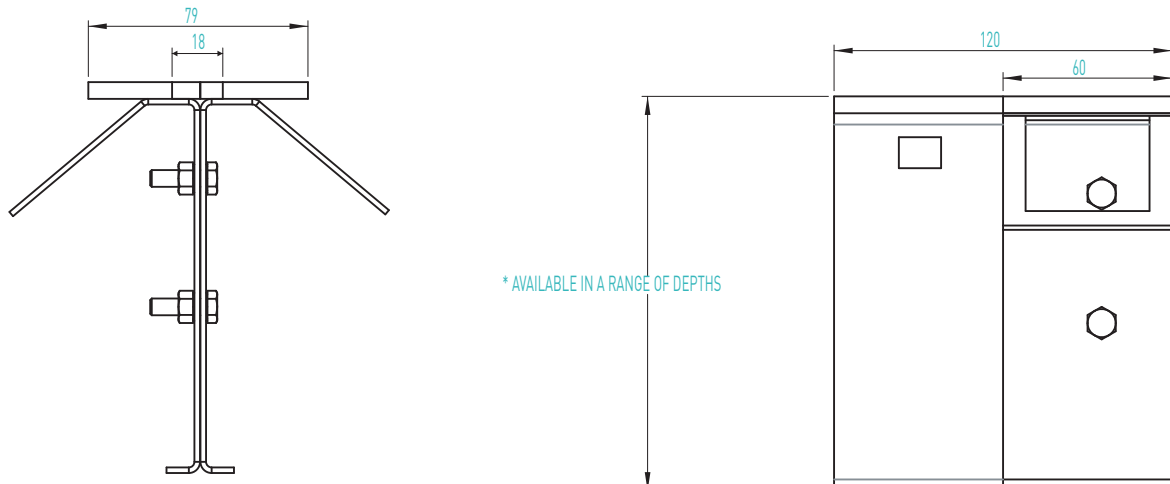

## dimensions of AlphaJoint 4010 to Wave Adaptor