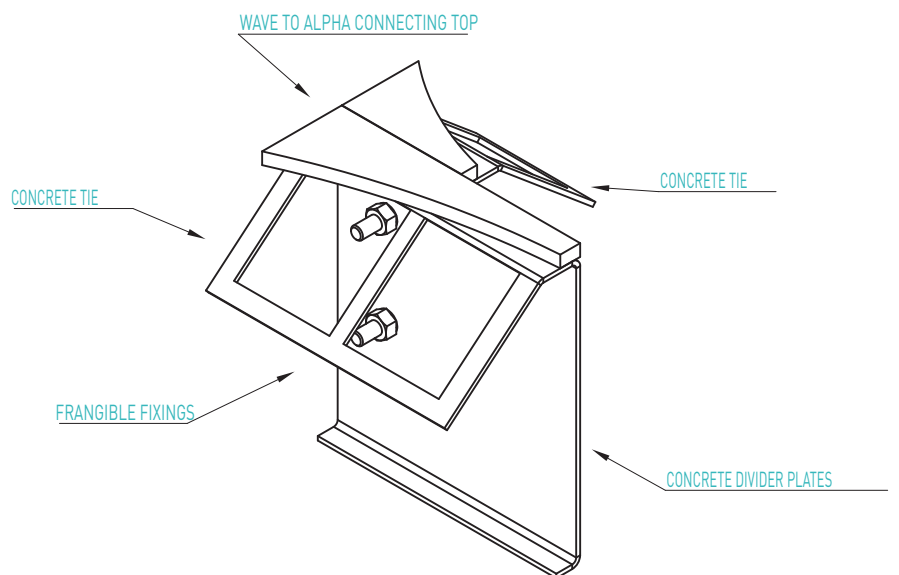

AlphaJoint 4010 to Wave Adaptor