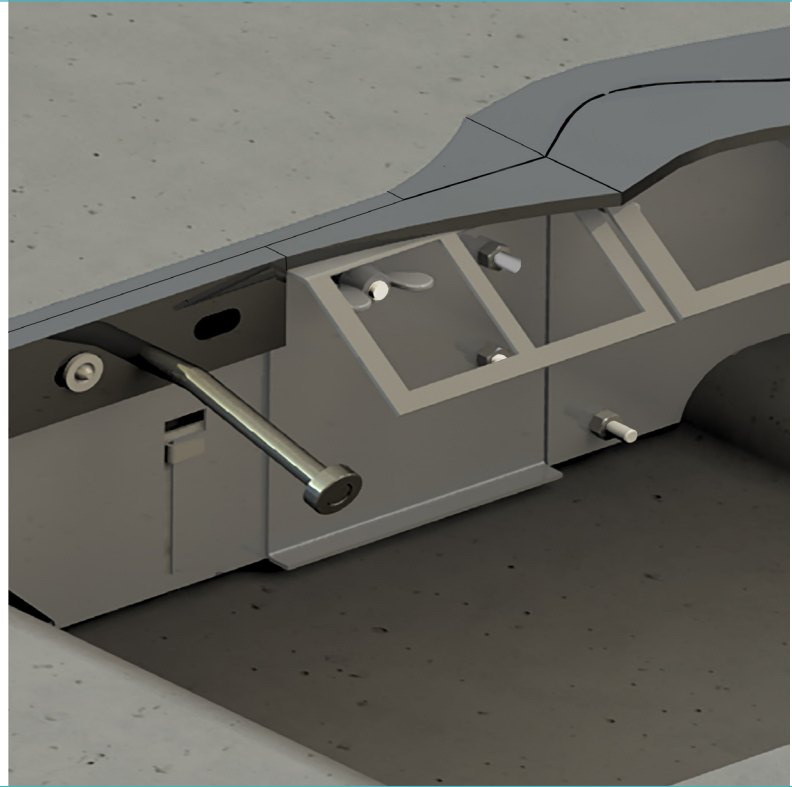

AlphaJoint 4010 to Wave Adaptor

Specification Sheet

Issue 1.0

19/02/2021

AlphaJoint 4010 to Wave Adaptor