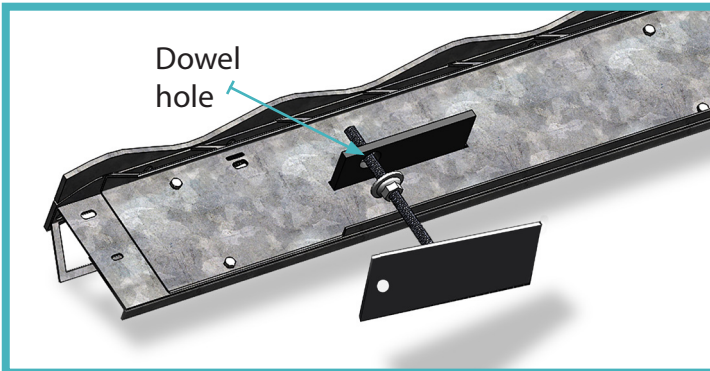

Permaban Wave Installation Guide

Using AlphaFeet Method

Installation Guide Issue V2.0
25/06/21

01 Placing the Wave Joint

Place joints on the floor with dowels pointing down.

02 Insert 2 AlphaFeet per Joint

Slightly tilt Joint and insert AlphaFoot through the hole of the dowel, then screw on the nylon bolt to secure in place.

Once nylon bolt is secure, pull Joint towards you and stand upright.

Note: 2 Alpha Feet per joint.

Note: Joints fit together using nylon bolts, steel wing nuts and washers.

Joints must be flush with one another.

Fixtures

Note: After Joints are fixed together, insert pins through the Alpha Foot hole to secure in place.