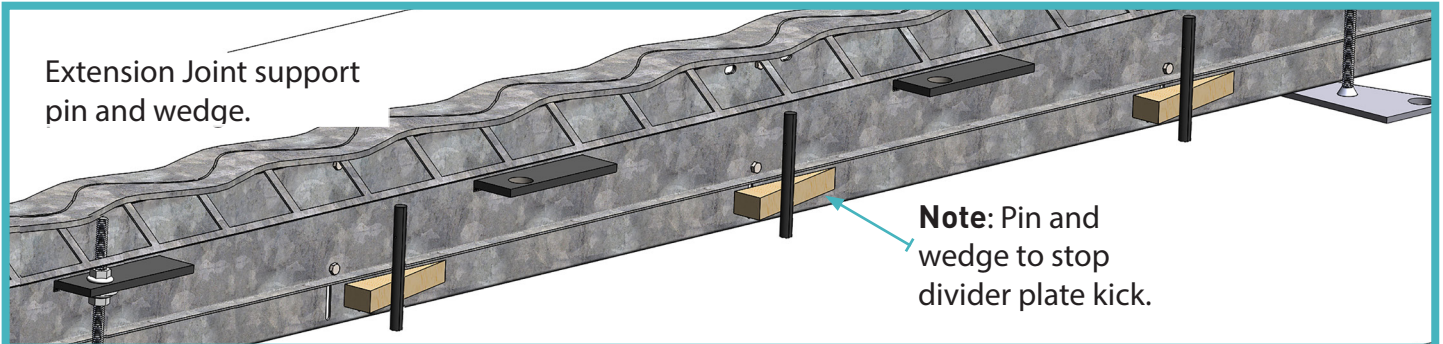

Permaban Wave Installation Guide

Using AlphaFeet Method

Installation Guide Issue V1.0
14/07/22

06 Support bars / Wedges

This method used 3 times along the Joint gives good support to the extension plate.