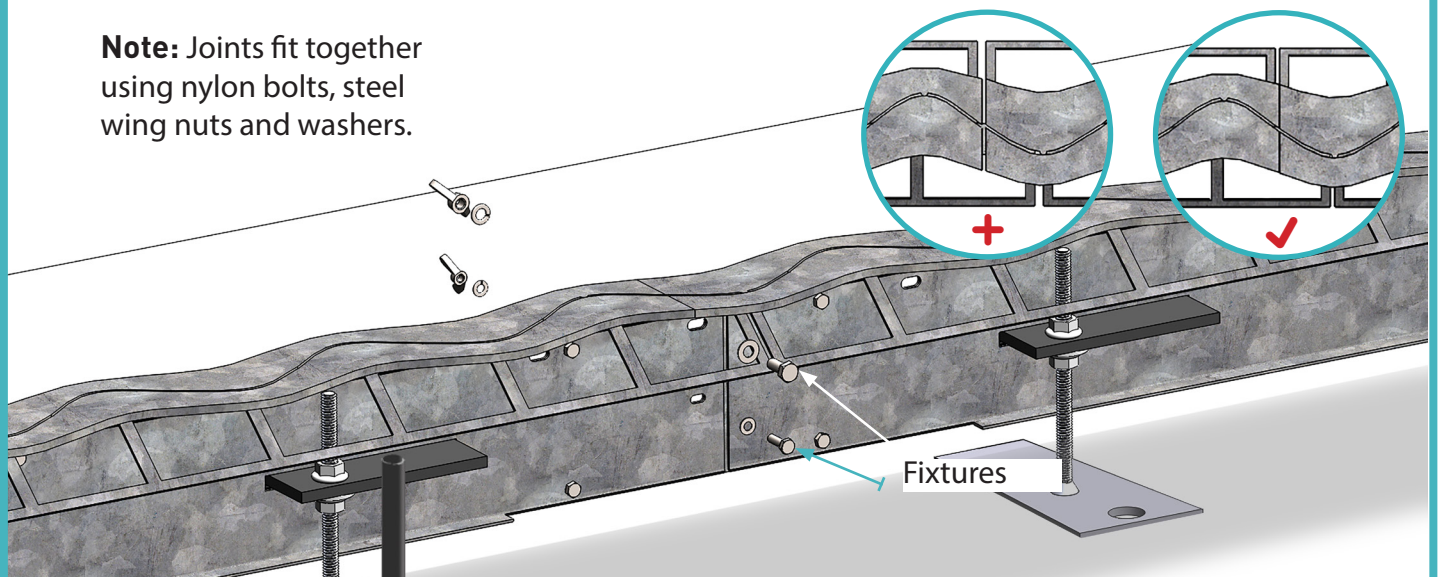

Slightly tilt Joint and insert AlphaFoot through the hole of the dowel, then screw on the nylon bolt to secure in place.

Once nylon bolt is secure, pull Joint towards you and stand upright.

Note: 2 Alpha Feet per joint.

Permaban Wave Installation Guide

Using AlphaFeet Method

Installation Guide Issue V1.0
14/07/22

Note: Ideal placement for the feet as shown above

03 Fix joints together

Position joints end to end and push the 50mm offsets together, and assemble using the M6 and M8 fixtures provided.

Note: Joints fit together using nylon bolts, steel wing nuts and washers.

Joints must be flush with one another.

Fixtures

Note: After Joints are fixed together, insert pins through the Alpha Foot hole to secure in place.