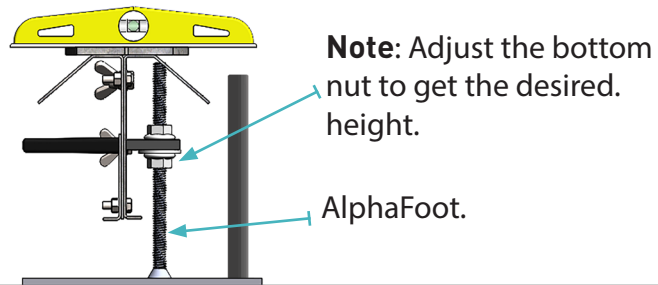

Note: Joints fit together using nylon bolts, steel wing nuts and washers.

Joints must be flush with one another.

Fixtures

Note: After Joints are fixed together, insert pins through the Alpha Foot hole to secure in place.

Permaban Wave Installation Guide

Using AlphaFeet Method

Installation Guide Issue V1.0
14/07/22

04 Adjust to Height

Use the adjustment bolt on the AlphaFoot to achieve desired height and check with a spirit level/optical level.

Measure the horizontal level using the top strip.

Note; Joints must be fixed at 90°.

05 Adjust Wave extension divider plate

Loosen the wing nuts on the extension plate then tighten to set the joint at a specific height.