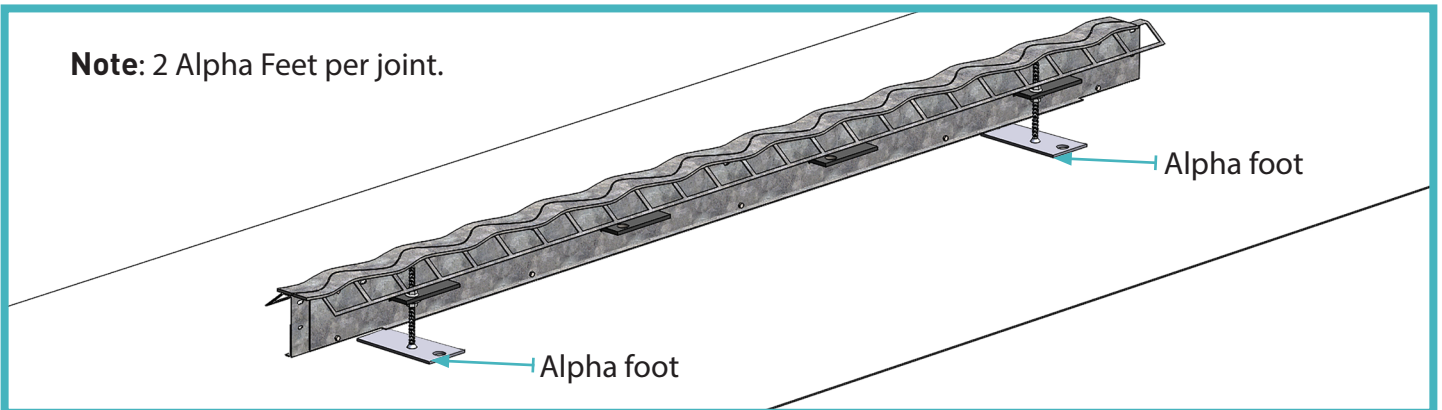

Permaban Wave Installation Guide

Using AlphaFeet Method

Installation Guide Issue V2.0
25/06/21

01 Placing the Wave Joint

Place joints on the floor with dowels pointing down.

02 Insert 2 AlphaFeet per Joint

Slightly tilt Joint and insert AlphaFoot through the hole of the dowel, then screw on the nylon bolt to secure in place.

Once nylon bolt is secure, pull Joint towards you and stand upright.

Note: 2 Alpha Feet per joint.