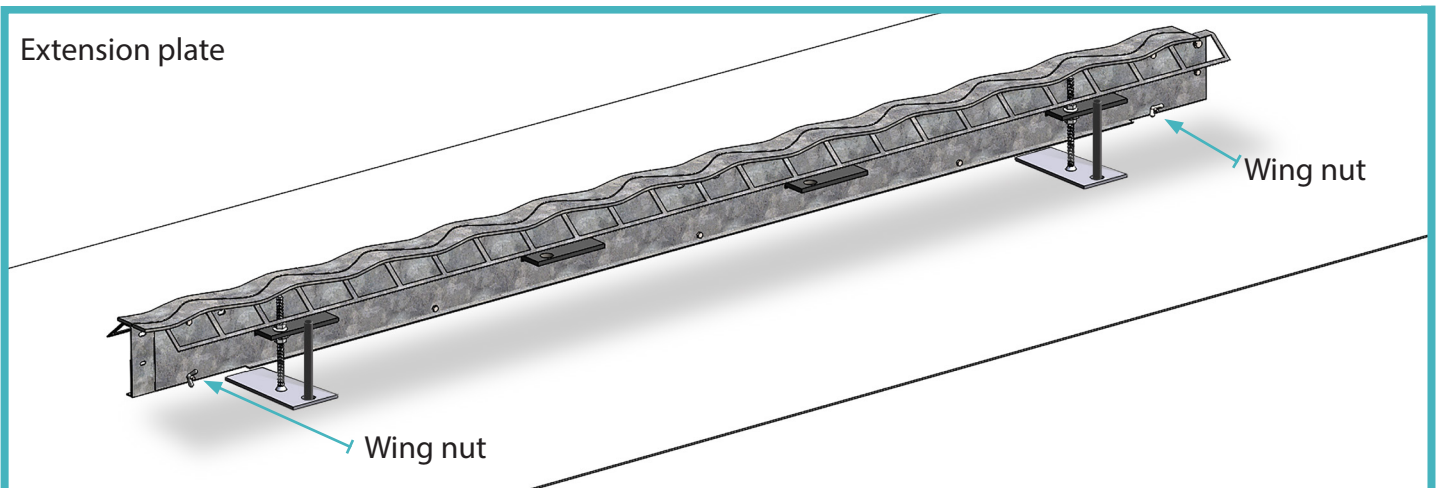

Note: Joints fit together using nylon bolts, steel wing nuts and washers.

Joints must be flush with one another.

Fixtures

Note: After Joints are fixed together, insert pins through the Alpha Foot hole to secure in place.

Permaban Wave Installation Guide

Using AlphaFeet Method

Installation Guide Issue V1.0
14/07/22

04 Adjust to Height

Use the adjustment bolt on the AlphaFoot to achieve desired height and check with a spirit level/optical level.

Measure the horizontal level using the top strip.

Note; Joints must be fixed at 90°.

05 Adjust Wave extension divider plate

Loosen the wing nuts on the extension plate then tighten to set the joint at a specific height.