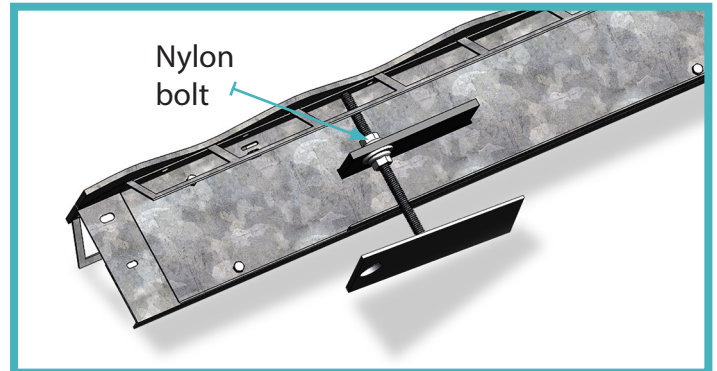

Permaban Wave Installation Guide

Using AlphaFeet Method

Installation Guide Issue V2.0
25/06/21

01 Placing the Wave Joint

Place joints on the floor with dowels pointing down.

02 Insert 2 AlphaFeet per Joint

Slightly tilt Joint and insert AlphaFoot through the hole of the dowel, then screw on the nylon bolt to secure in place.

Once nylon bolt is secure, pull Joint towards you and stand upright.

Note: 2 Alpha Feet per joint.