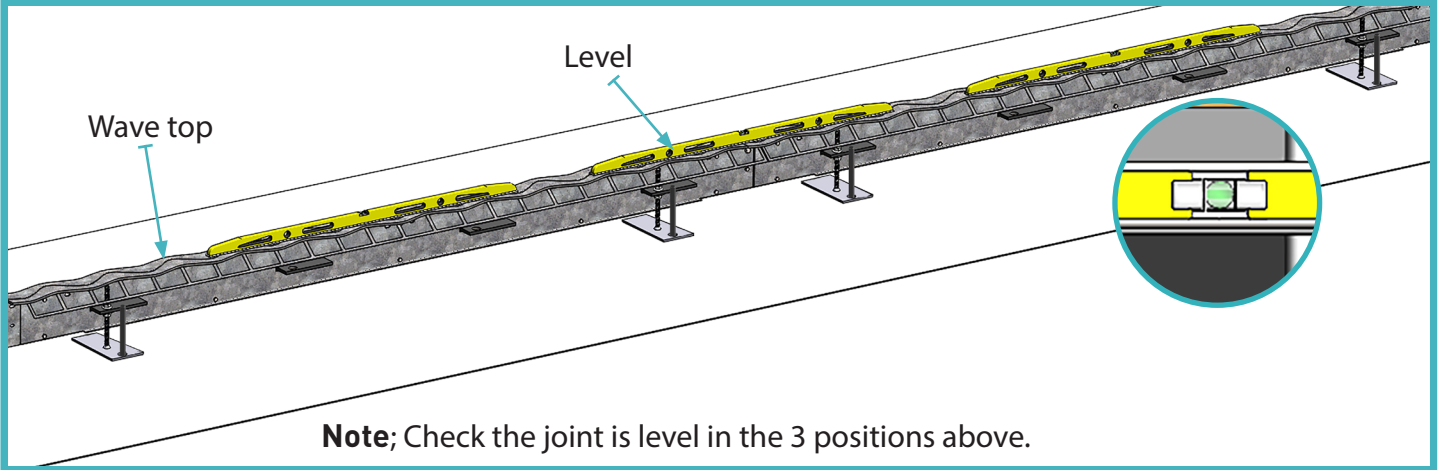

Permaban Wave Installation Guide

Using AlphaFeet Method

Installation Guide Issue V1.0
14/07/22

04 Adjust to Height

Use the adjustment bolt on the AlphaFoot to achieve desired height and check with a spirit level/optical level.