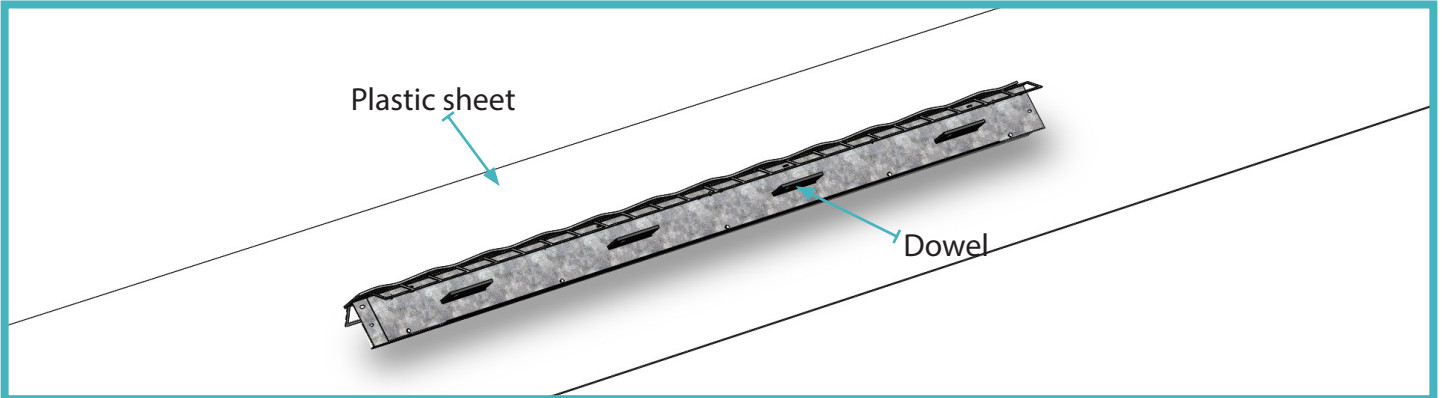

Permaban Wave Installation Guide

Using AlphaFeet Method

Installation Guide Issue V2.0
25/06/21

01 Placing the Wave Joint

Place joints on the floor with dowels pointing down.

02 Insert 2 AlphaFeet per Joint

Slightly tilt Joint and insert AlphaFoot through the hole of the dowel, then screw on the nylon bolt to secure in place.

Once nylon bolt is secure, pull Joint towards you and stand upright.

Note: 2 Alpha Feet per joint.