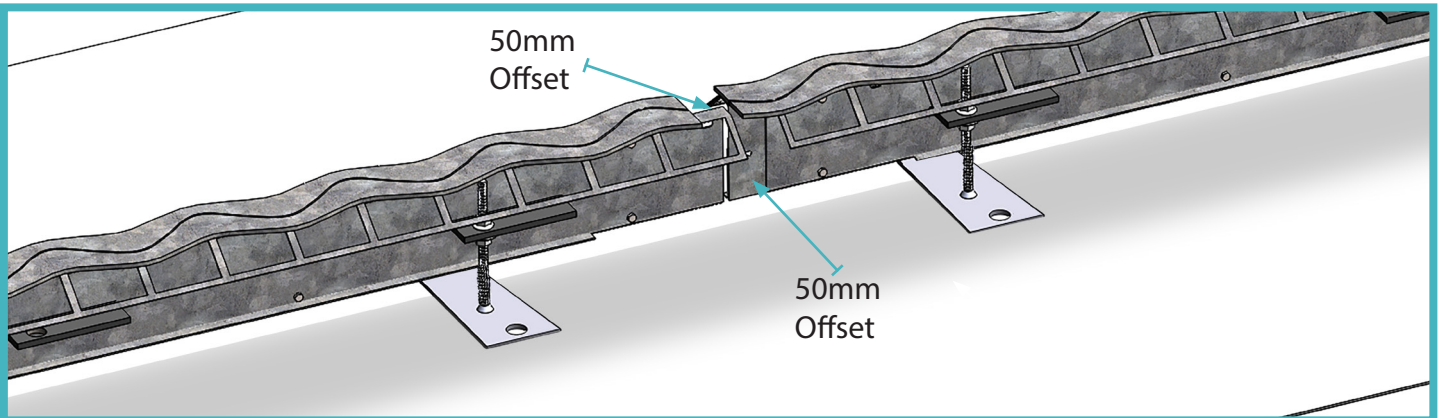

Slightly tilt Joint and insert AlphaFoot through the hole of the dowel, then screw on the nylon bolt to secure in place.

Once nylon bolt is secure, pull Joint towards you and stand upright.

Note: 2 Alpha Feet per joint.

Permaban Wave Installation Guide

Using AlphaFeet Method

Installation Guide Issue V1.0
14/07/22

Note: Ideal placement for the feet as shown above

03 Fix joints together

Position joints end to end and push the 50mm offsets together, and assemble using the M6 and M8 fixtures provided.

Note: Joints fit together using nylon bolts, steel wing nuts and washers.

Joints must be flush with one another.

Fixtures

Note: After Joints are fixed together, insert pins through the Alpha Foot hole to secure in place.