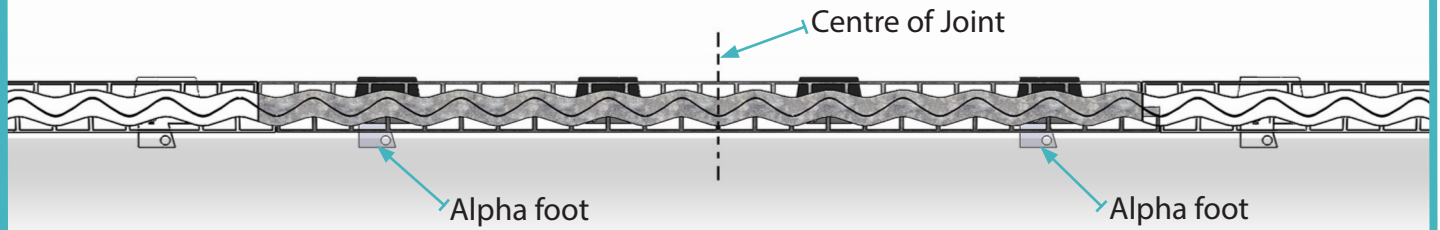

Permaban Wave Installation Guide

Using AlphaFeet Method

Installation Guide Issue V2.0
25/06/21

01 Placing the Wave Joint

Place joints on the floor with dowels pointing down.

02 Insert 2 AlphaFeet per Joint

Slightly tilt Joint and insert AlphaFoot through the hole of the dowel, then screw on the nylon bolt to secure in place.

Once nylon bolt is secure, pull Joint towards you and stand upright.

Note: 2 Alpha Feet per joint.

Permaban Wave Installation Guide

Using AlphaFeet Method

Installation Guide Issue V1.0
14/07/22

Note: Ideal placement for the feet as shown above

03 Fix joints together

Position joints end to end and push the 50mm offsets together, and assemble using the M6 and M8 fixtures provided.

Note: Joints fit together using nylon bolts, steel wing nuts and washers.

Joints must be flush with one another.

Fixtures

Note: After Joints are fixed together, insert pins through the Alpha Foot hole to secure in place.